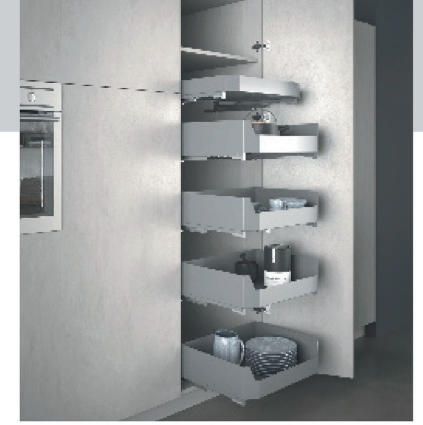

İç Çekmece

- 450 mm ve 600 mm gövdeler için uygundur
- Soft Close Tam Açık sisteme sahiptir.
- Alt dolaplarda 1 adet sığ ve 1 adet derin sepet bulunmaktadır.
- Kiler ve kısa kiler dolapları 2 adet sığ ve 2 adet derin sepete sahiptir.
- Melamin Esaslı Antrasit Boyalı Metal Kaplama
- Antrasit Kaymaz Paspas ile birlikte verilir
- Sepetlerin Ağırlık Kapasitesi: 30 kg
- 165 derece menteşe ile açılır
- İthal bir üründür.

Cabinets with interior drawers

- Suitable for 450 mm and 600 mm bodies
- It has a Soft Close Full Open system
- There are 1 shallow and 1 deep basket in the lower cabinets.
- Pantry and short pantry cabinets have 2 shallow and 2 deep baskets.
- Melamine Based Anthracite Painted Metal Coating
- Supplied with Anthracite Non-Slip Mat
- Weight Capacity of Baskets: 30 kg
- Opens with 165 degree hinge
- It is an imported product.