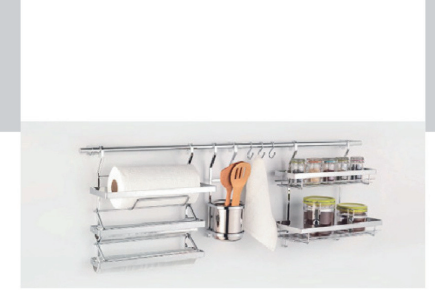

Tezgah Arası Set - 4

- Çelik üzerine parlak krom kaplama
- Küme olarak sıralanır. Set olarak sipariş edilir;
- 1 Kağıt Havluluk, Folyo Tutucu, Streç Film Rafı
- 1 Çok Amaçlı Konteyner
- 3 Askı Kancası
- 1 Baharatlık ve Kavanozluk
- İthal bir üründür.

Set Between Countertop

- Shiny Chrome plated on steel
- It is ordered as a set. Set;
- 1 Paper Towel Holder, Foil Holder, Cling Film Shelf
- 1 Multi-Purpose Container
- 3 Hanger Hooks
- 1 Spice Rack and Jar Rack
- It is an imported product.