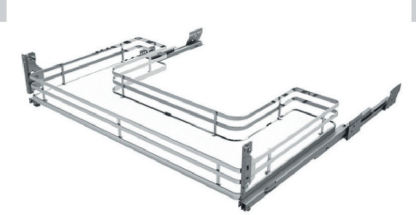

Büyük Hacimli Kayar Atık Ayırma Sistemi (SMART)

- Sürgülü, tam açılımlı ve frenli mutfak alt üniteleri için yüksek kaliteli krom kaplamalı düz korkulukludur.
- 450 mm ve 600 mm gövdelere uygun
- Ağırlık Kapasitesi: 30 kg
- İthal

Large Volume Sliding Waste Separation System (SMART)

- With high quality chrome-plated flat railing for sliding, full extension and brake kitchen base units.
- Suitable for 450 mm and 600 mm bodies
- Weight Capacity: 30kg
- Imported