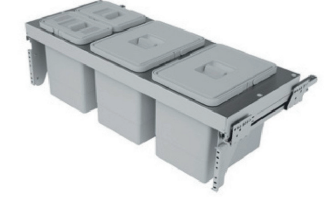

Büyük Hacimli Kayar Atık Ayırma Sistemi

- Genişlik : 900 mm
- Derinliği azaltılmış sifon delikli 1 sürgülü kapak (Sabitlenecek tepsiler ve ayırıcılardan oluşan lavabo altı kiti)
- 1 adet sürgülü büyük hacimli çöp ayırma sistemi, lavabo altı için çöp kovası komple set, stoperli tam açılmalı ray (2 adet küçük çöp kovası 6 lt, 2 adet büyük çöp kovası 15 lt)
- İthal

Large Volume Sliding Waste Separation System

- Width : 900 mm
- 1 sliding door with reduced depth siphon hole (Under-sink kit consisting of trays and dividers to be fixed)
- 1 sliding large volume waste separation system, complete set with dustbin for under the sink, full opening rail with stopper (2 small dustbins 6 lt, 2 large dustbins 15 lt)
- Imported